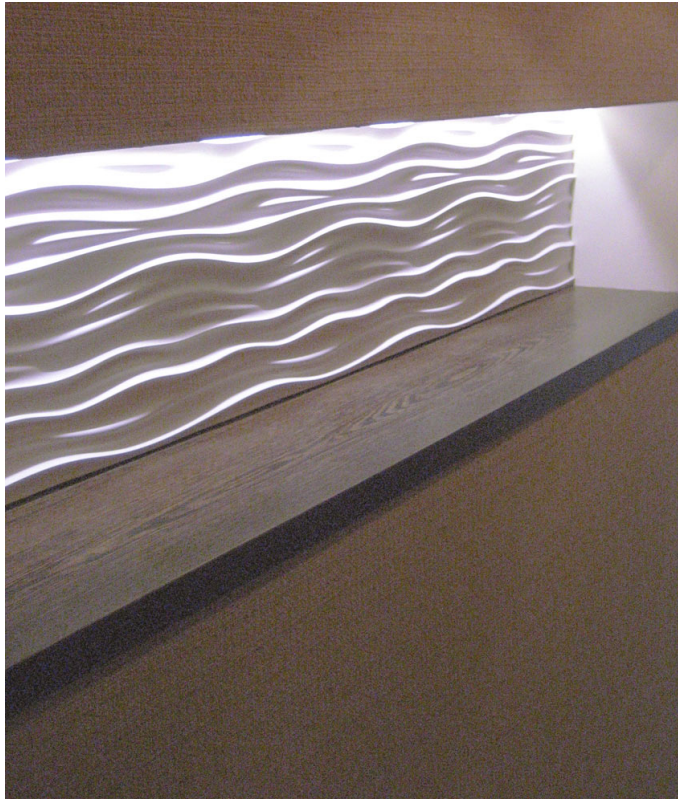

Wenge Wood Counter

The Grothouse Lumber Company
6104 Buckery Road, Germansville, PA 18053
610-767-6515 | 877-268-5412 (toll free, US only)
glumber@glumber.com

© copyright 2012, The Grothouse Lumber Company. All Rights Reserved.

Wood: Wenge

Category: Counter

Construction Style: Flat Grain

Wood Countertop Location: Phoenix, Arizona

Countertop Thickness: 1-3/4"

Size: 1-3/4" thick x 12" x 78"

Shape: Rectangular

Countertop Edge Profile: 1/8" Roundover on all exposed edges

Wood Countertop Finish: Durata® water proof wood countertop finish

---

Wood Stain: None

Cabinetry Color: None

Kitchen Style: Modern

Designer: UrbanWERKS

Job: 5973

Year Completed: 2010

Undermount or Overmount Sink: None

Countertop Options: None

Complimentary Countertops: None

Notes on interior decorating with wood countertops:
A lighted Wenge shelf used in a Modern Decor.