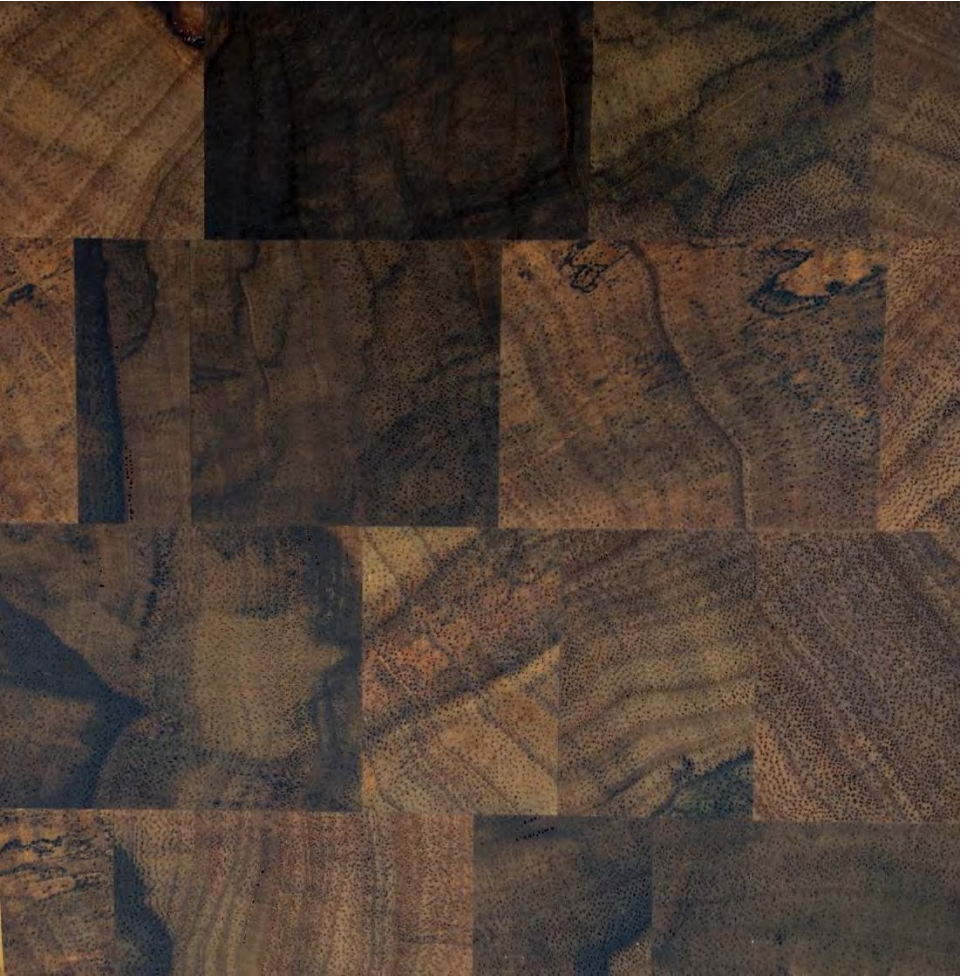

Introducing Grothouse Saxon Wood™

From our specially Curated Series

Flat Grain Saxon Wood™

Saxon Wood is the first of a series of specially curated woods, hand selected and sourced by Paul Grothouse. Saxon wood has been chosen for its stunning visual appeal and unique appearance. The wood has base tones ranging from yellow to tan to brown. It is accented with grey and black striations resembling Spalted Maple. The grain is wavy and irregular. The hardness and characteristics of Grothouse Saxon Wood™ closely mirror the Mahogany family.

Saxon Wood™ Details

- Available in End Grain Construction with a minimum thickness of 2 1/2"
- Available in Flat Grain Construction with a standard 1 3/4"
- Price compares to exotics like Zebrawood and Wenge
- Suitable for Grothouse Original Butcherblock Oil or Durata® Waterproof Finish
- Can be stained with Grothouse stock stains or stain matched to your sample
- Grothouse dealers with sample kits can request a free sample
- Trade customers without a Grothouse sample Kits can purchase a sample for \$25

End Grain Saxon Wood™

Saxon Wood™ countertops, bar tops and butcher blocks are available exclusively at Grothouse Lumber.

GL The Grothouse Lumber Company
Wood Countertops ~ Butcher Blocks ~ Bar Tops ~ Tables
6104 Buckery Road | Germansville, PA 18053 | P. 610-767-6515
www.grothouse.com E. 610-767-0982 glumber@grothouse.com